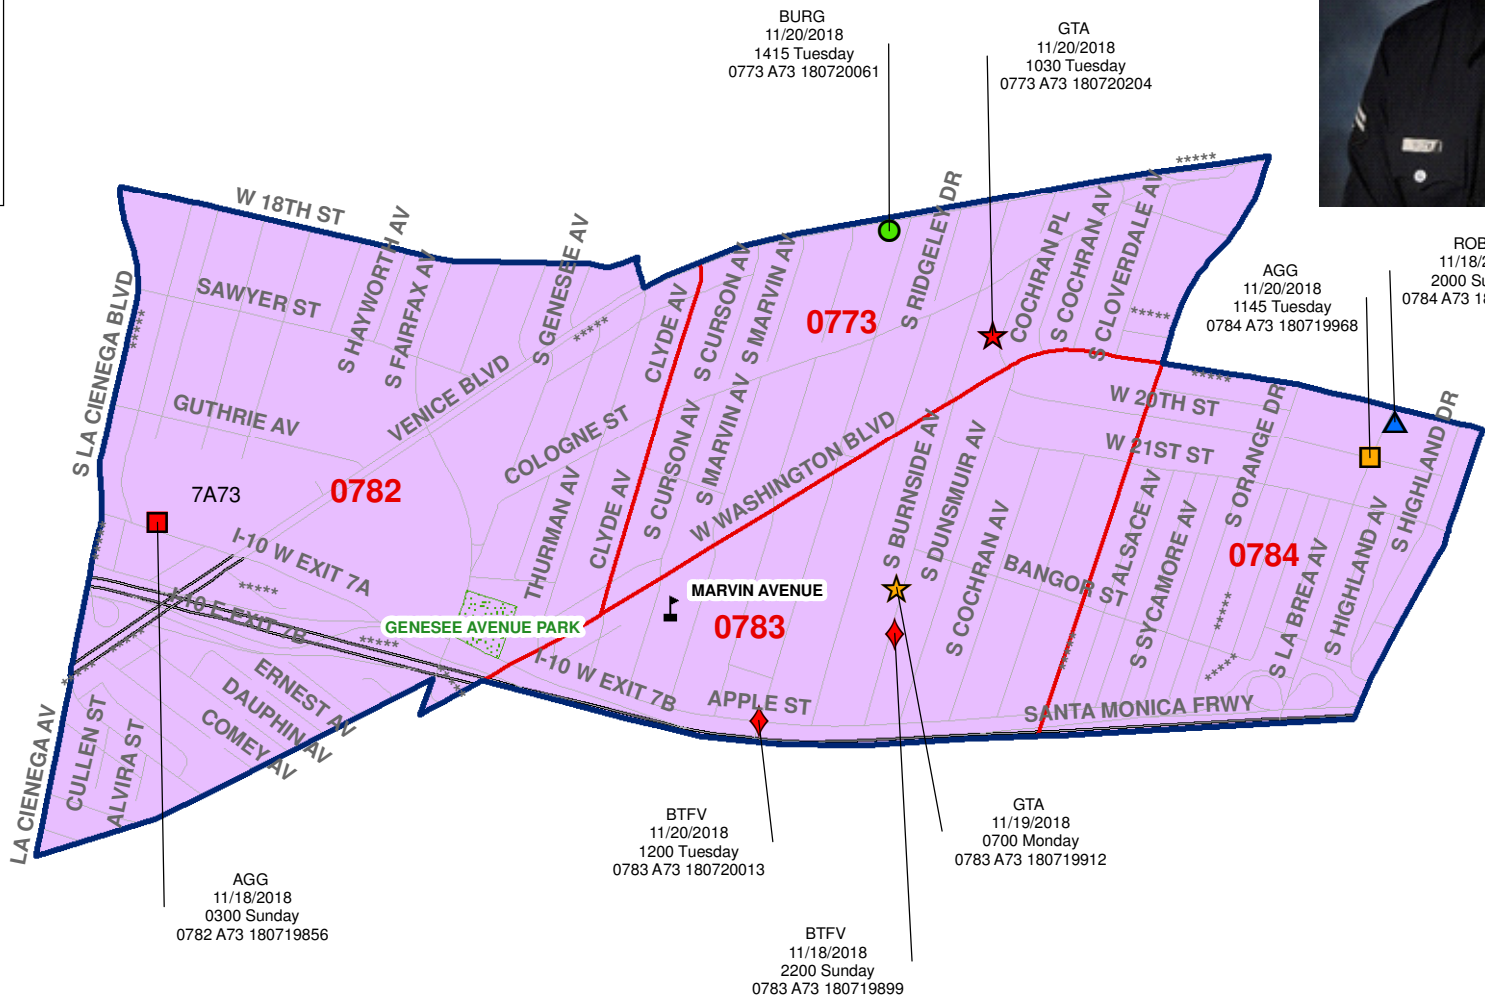

Wilshire Area - BASIC CAR 7A73
TIMOTHY ESTEVEZ
 (213) 793-0786
 11/18/18 - 11/24/18

Legend

Crime Data (8)

- ▲ ROBB PM2 (1)
- AGG AM1 (1)
- AGG AM2 (1)
- BURG PM1 (1)
- ★ GTA AM1 (1)
- ★ GTA AM2 (1)
- ◆ BTFV AM1 (2)
- 🏫 Schools

Crime Type t

- AGG 2
- BTFV 2
- BURG 1
- GTA 2
- ROBB 1
- Total: 8

DOW

- Sunday 3
- Monday 1
- Tuesday 4

Watch Count

- AM1 4
- AM2 2
- PM1 1
- PM2 1

Watch 2 = AM2/PM1 = 0600 to 1759 Watch 3 = PM2/AM1 = 1800 to 0559

AM2 = 0600 to 1159 PM1 = 1200 to 1759 PM2 = 1800 to 2359 AM1 = 0000 to 0559

CREATED 11/28/18