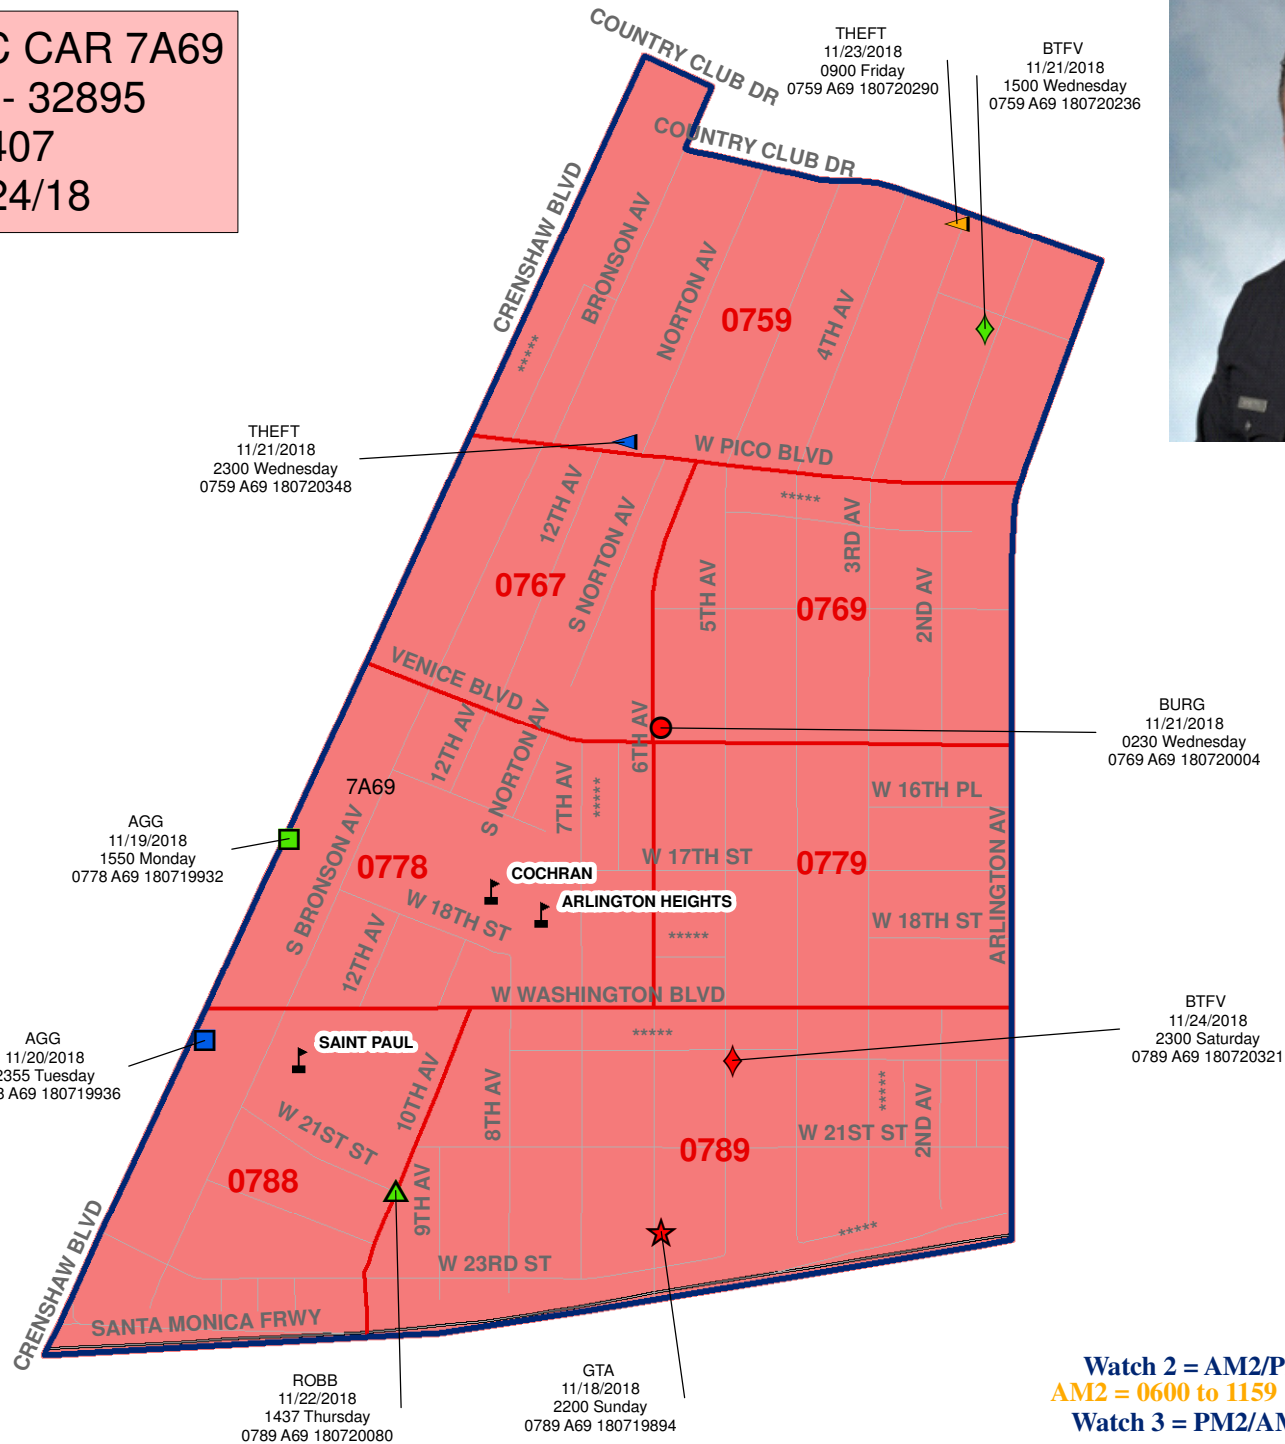

**Wilshire Area - BASIC CAR 7A69**  
**SPIRO RODITIS - 32895**  
**(213) 590-5407**  
**11/18/18 - 11/24/18**

**Crime Type**

- AGG 2
- BTFV 2
- BURG 1
- GTA 1
- ROBB 1
- THEFT 2
- Total: 9

**DOW**

- Sunday 1
- Monday 1
- Tuesday 1
- Wednesday 3
- Thursday 1
- Friday 1
- Saturday 1

**Watch Count**

- AM1 3
- AM2 1
- PM1 3
- PM2 2

**Legend**

**Crime Data (9)**

- ▲ ROBB PM1 (1)
- AGG PM1 (1)
- AGG PM2 (1)
- BURG AM1 (1)
- ★ GTA AM1 (1)
- ◆ BTFV AM1 (1)
- ◆ BTFV PM1 (1)
- ▲ THEFT AM2 (1)
- ▲ THEFT PM2 (1)
- Schools

**Watch 2 = AM2/PM1 = 0600 to 1759**  
**AM2 = 0600 to 1159 PM1 = 1200 to 1759**  
**Watch 3 = PM2/AM1 = 1800 to 0559**  
**PM2 = 1800 to 2359 AM1 = 0000 to 0559**