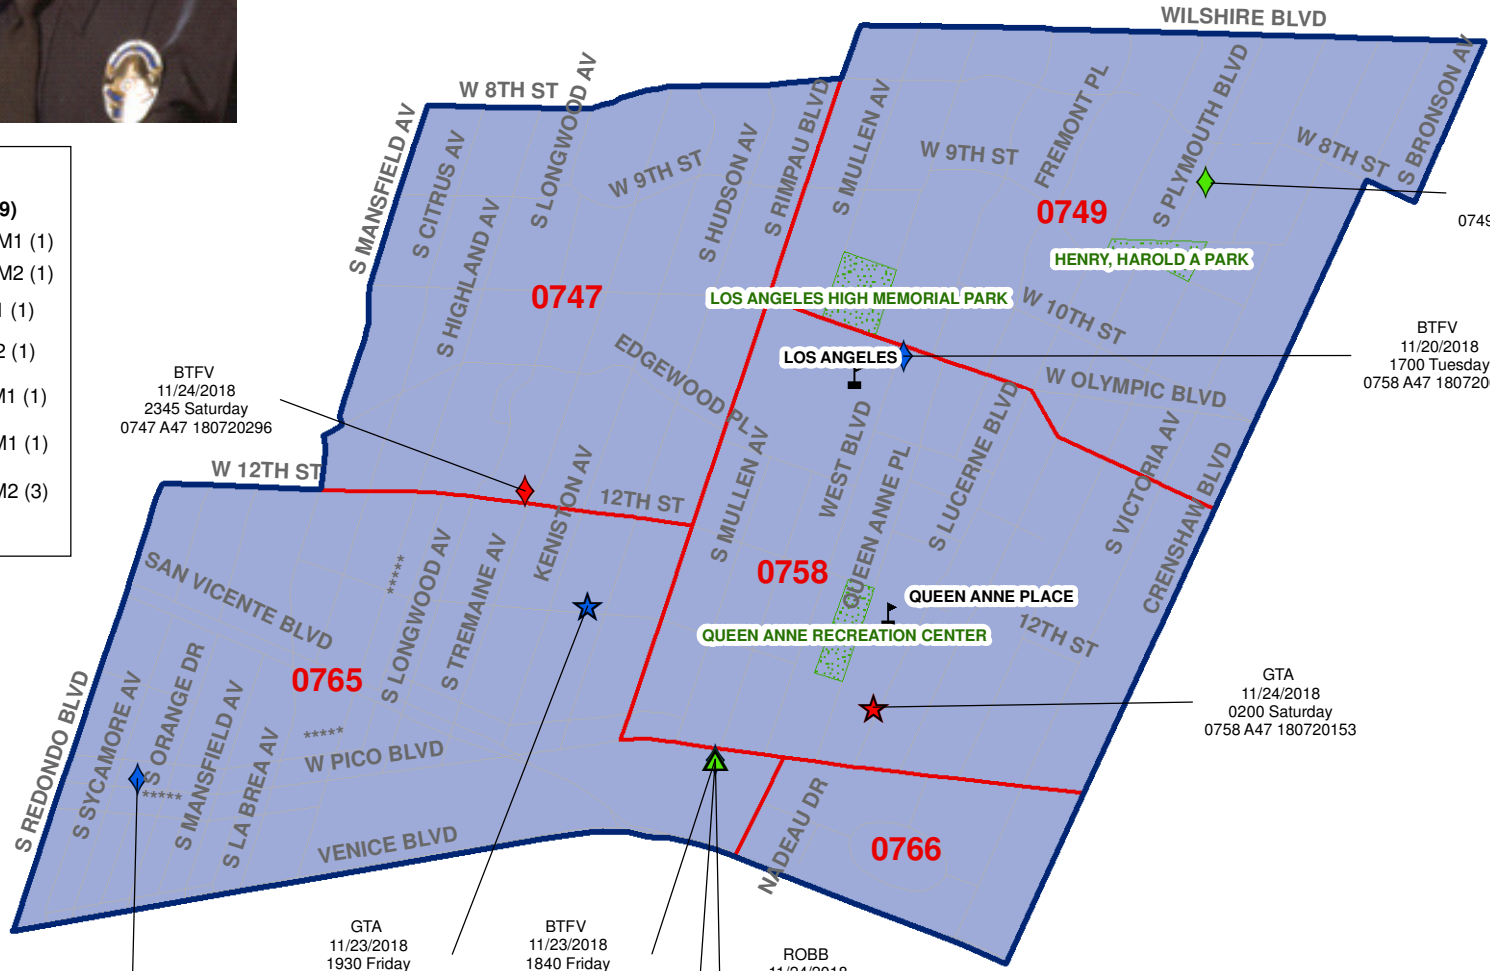

Wilshire Area - BASIC CAR 7A47
 (213) 793-0715
HEBEL RODRIGUEZ
 11/18/18 - 11/24/18

- Legend**
- Crime Data (9)**
- ▲ ROBB PM1 (1)
 - ▲ ROBB PM2 (1)
 - ★ GTA AM1 (1)
 - ★ GTA PM2 (1)
 - ◆ BTFV AM1 (1)
 - ◆ BTFV PM1 (1)
 - ◆ BTFV PM2 (3)
 - Schools

Crime Type

BTFV 5
 GTA 2
 ROBB 2
 Total: 9

DOW

Tuesday 3
 Friday 3
 Saturday 3

Watch Count

AM1 2
 PM1 2
 PM2 5

BTFV
 11/24/2018
 2345 Saturday
 0747 A47 180720296

BTFV
 11/23/2018
 1130 Friday
 0749 A47 180720130

BTFV
 11/20/2018
 1700 Tuesday
 0758 A47 180720047

GTA
 11/24/2018
 0200 Saturday
 0758 A47 180720153

GTA
 11/23/2018
 1930 Friday
 0765 A47 180720123

BTFV
 11/23/2018
 1840 Friday
 0765 A47 180720135

ROBB
 11/24/2018
 1555 Saturday
 0765 A47 180720154

BTFV
 11/20/2018
 1655 Tuesday
 0765 A47 180719997

ROBB
 11/20/2018
 2032 Tuesday
 0765 A47 180720007

Watch 2 = AM2/PM1 = 0600 to 1759
AM2 = 0600 to 1159 PM1 = 1200 to 1759
Watch 3 = PM2/AM1 = 1800 to 0559
PM2 = 1800 to 2359 AM1 = 0000 to 0559