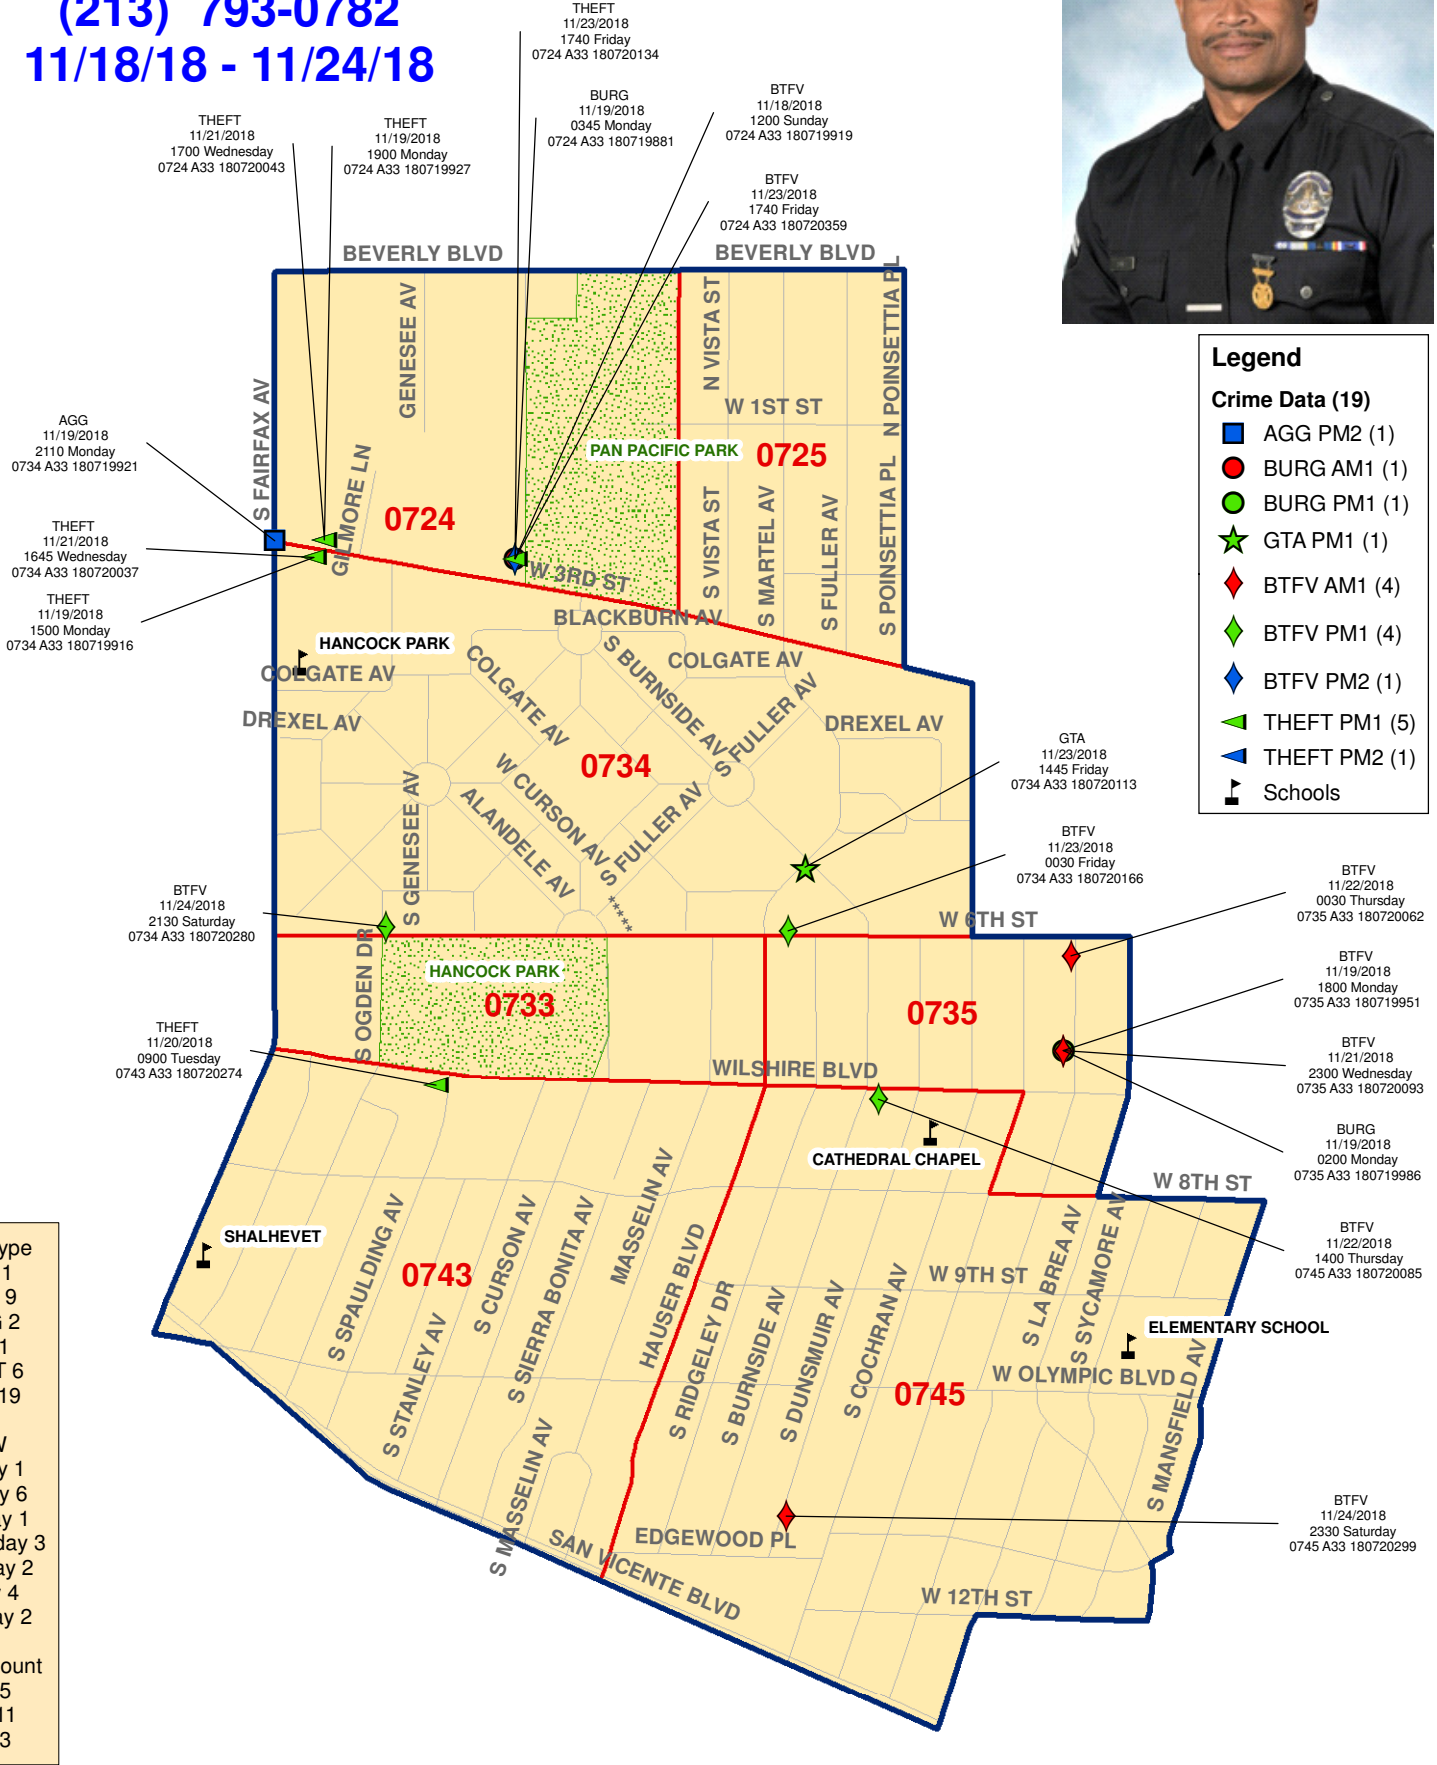

Wilshire Area - BASIC CAR 7A33

SLO PERRY JONES - 27507

(213) 793-0782

11/18/18 - 11/24/18

Watch 2 = AM2/PM1 = 0600 to 1759 Watch 3 = PM2/AM1 = 1800 to 0559
 AM2 = 0600 to 1159 PM1 = 1200 to 1759 PM2 = 1800 to 2359 AM1 = 0000 to 0559