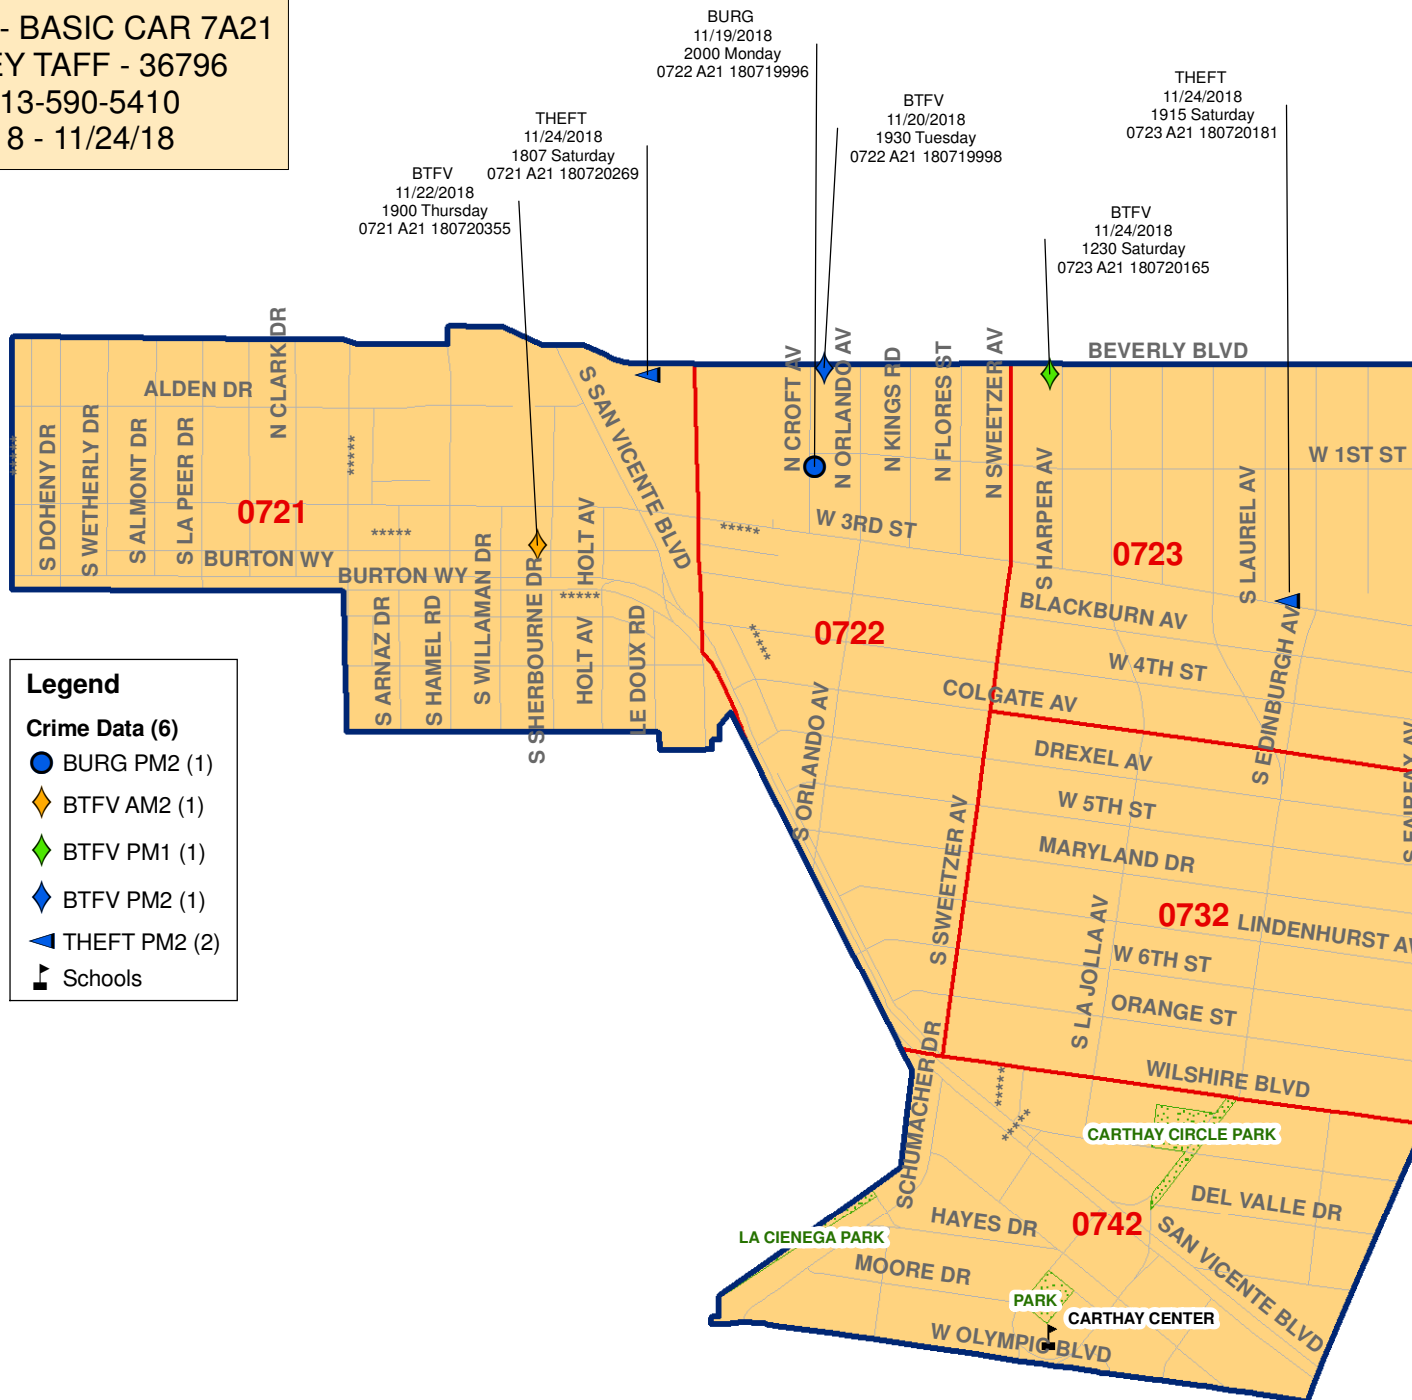

Wilshire Area - BASIC CAR 7A21
 GEOFFREY TAFF - 36796
 (213) 213-590-5410
 11/18/18 - 11/24/18

Crime Type
 BTFV 3
 BURG 1
 THEFT 2
 Total: 6

DOW
 Monday 1
 Tuesday 1
 Thursday 1
 Saturday 3

Watch Count
 AM2 1
 PM1 1
 PM2 4

Legend

Crime Data (6)

- BURG PM2 (1)
- ◆ BTFV AM2 (1)
- ◆ BTFV PM1 (1)
- ◆ BTFV PM2 (1)
- ▲ THEFT PM2 (2)
- Schools

Watch 2 = AM2/PM1 = 0600 to 1759 Watch 3 = PM2/AM1 = 1800 to 0559
 AM2 = 0600 to 1159 PM1 = 1200 to 1759 PM2 = 1800 to 2359 AM1 = 0000 to 0559