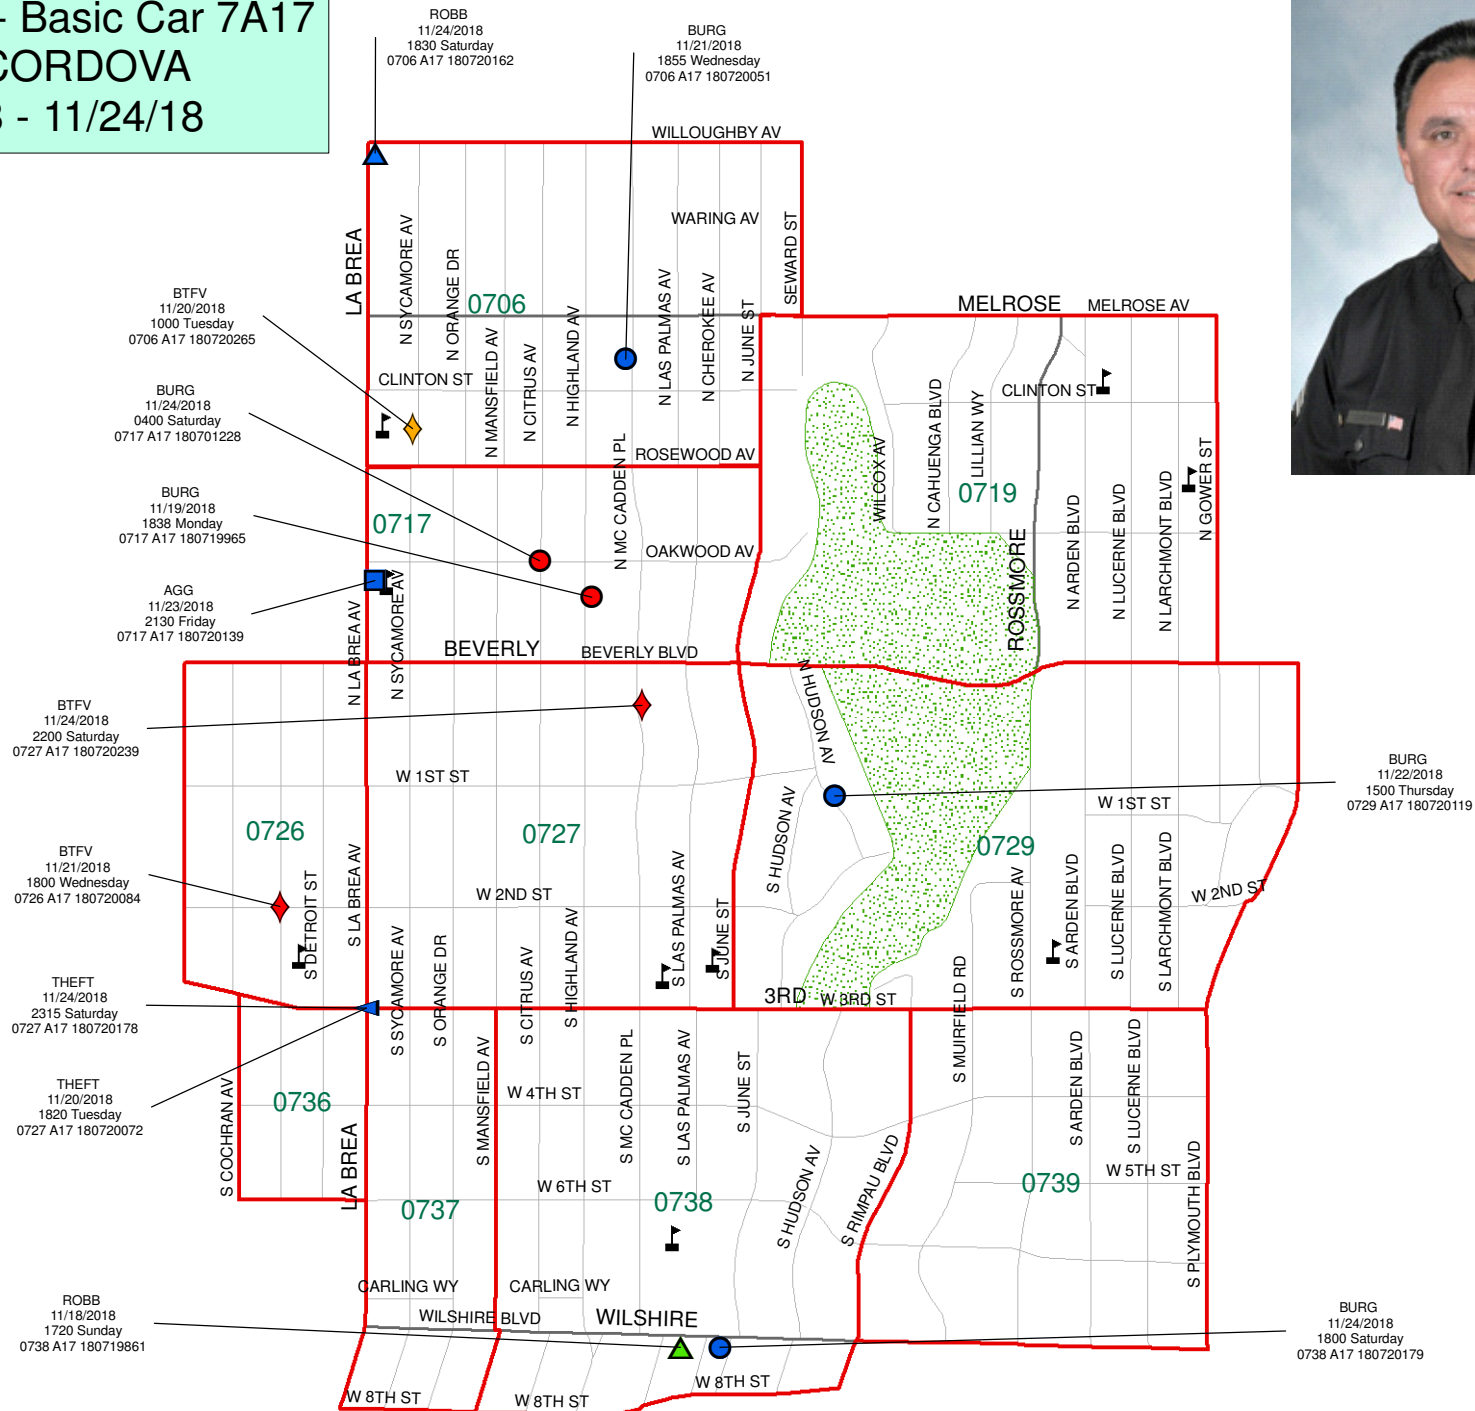

Wilshire Area - Basic Car 7A17

DAVE CORDOVA

11/18/18 - 11/24/18

Legend

Crime Data (13)

- ▲ ROBB PM1 (1)
- ▲ ROBB PM2 (1)
- AGG PM2 (1)
- BURG AM1 (2)
- BURG PM2 (3)
- ◆ BTFV AM1 (2)
- ◆ BTFV AM2 (1)
- ▲ THEFT PM2 (2)
- Schools

Crime Type	Count
AGG 1	1
BTFV 3	3
BURG 5	5
ROBB 2	2
THEFT 2	2
Total:	13

DOW	Count
Sunday	1
Monday	1
Tuesday	2
Wednesday	2
Thursday	1
Friday	1
Saturday	5

Watch Count	Count
AM1	4
AM2	1
PM1	1
PM2	7

Watch 2 = AM2/PM1 = 0600 to 1759
Watch 3 = PM2/AM1 = 1800 to 0559
AM1 = 0000 to 0559 AM2 = 0600 to 1159 PM1 = 1200 to 1759 PM2 = 1800 to 2359