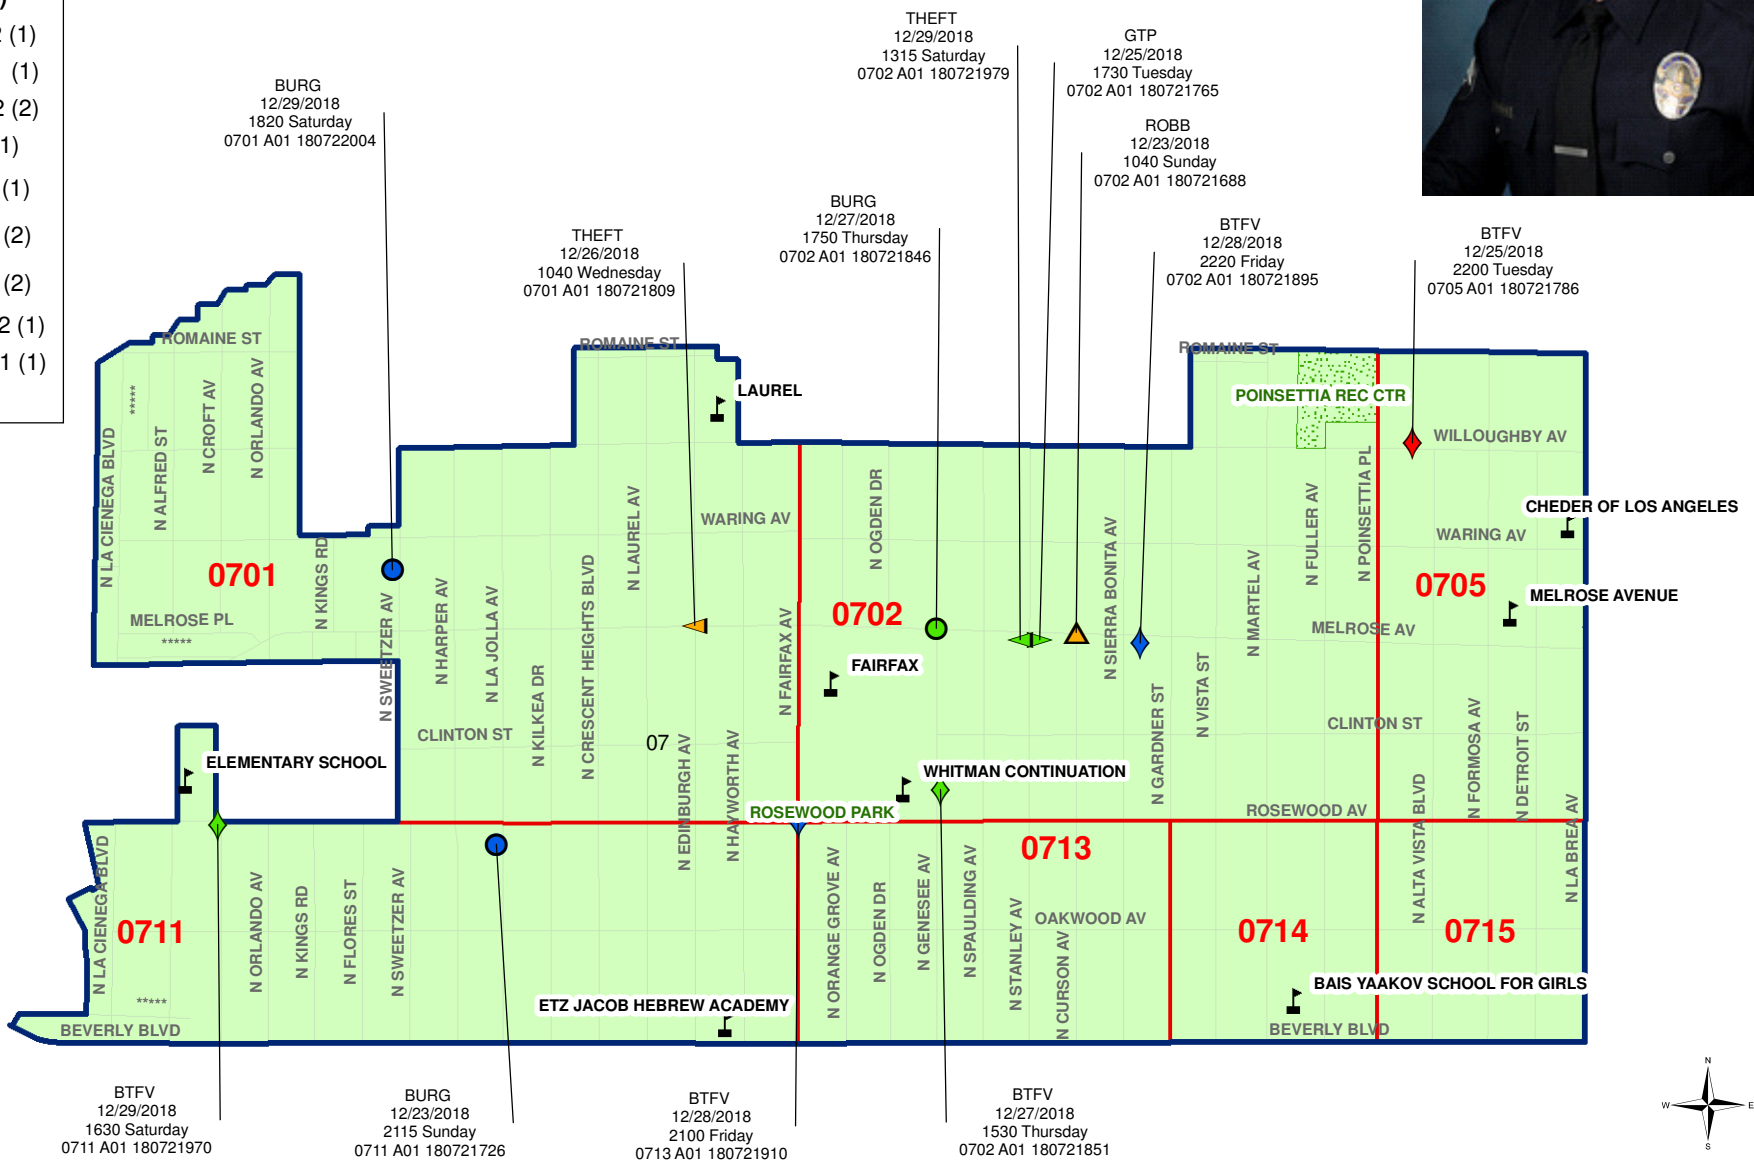

Wilshire Area - BASIC CAR 7A1
IAN O'BRIEN
(213) 793-0786
12/23/18 - 12/29/18

- Legend**
- Crime Data (12)**
- ▲ ROBB AM2 (1)
 - BURG PM1 (1)
 - BURG PM2 (2)
 - ▶ GTP PM1 (1)
 - ◆ BTFV AM1 (1)
 - ◆ BTFV PM1 (2)
 - ◆ BTFV PM2 (2)
 - ▲ THEFT AM2 (1)
 - ▶ THEFT PM1 (1)
 - 🏫 Schools

Crime Type
 BTFV 5
 BURG 3
 GTP 1
 ROBB 1
 THEFT 2
 Total: 12

DOW
 Sunday 2
 Tuesday 2
 Wednesday 1
 Thursday 2
 Friday 2
 Saturday 3

Watch Count
 AM1 1
 AM2 2
 PM1 5
 PM2 4

Watch 2 = AM2/PM1 = 0600 to 1759
 AM2 = 0600 to 1159 PM1 = 1200 to 1759

Watch 3 = PM2/AM1 = 1800 to 0559
 AM1 = 0000 to 0559 PM2 = 1800 to 2359